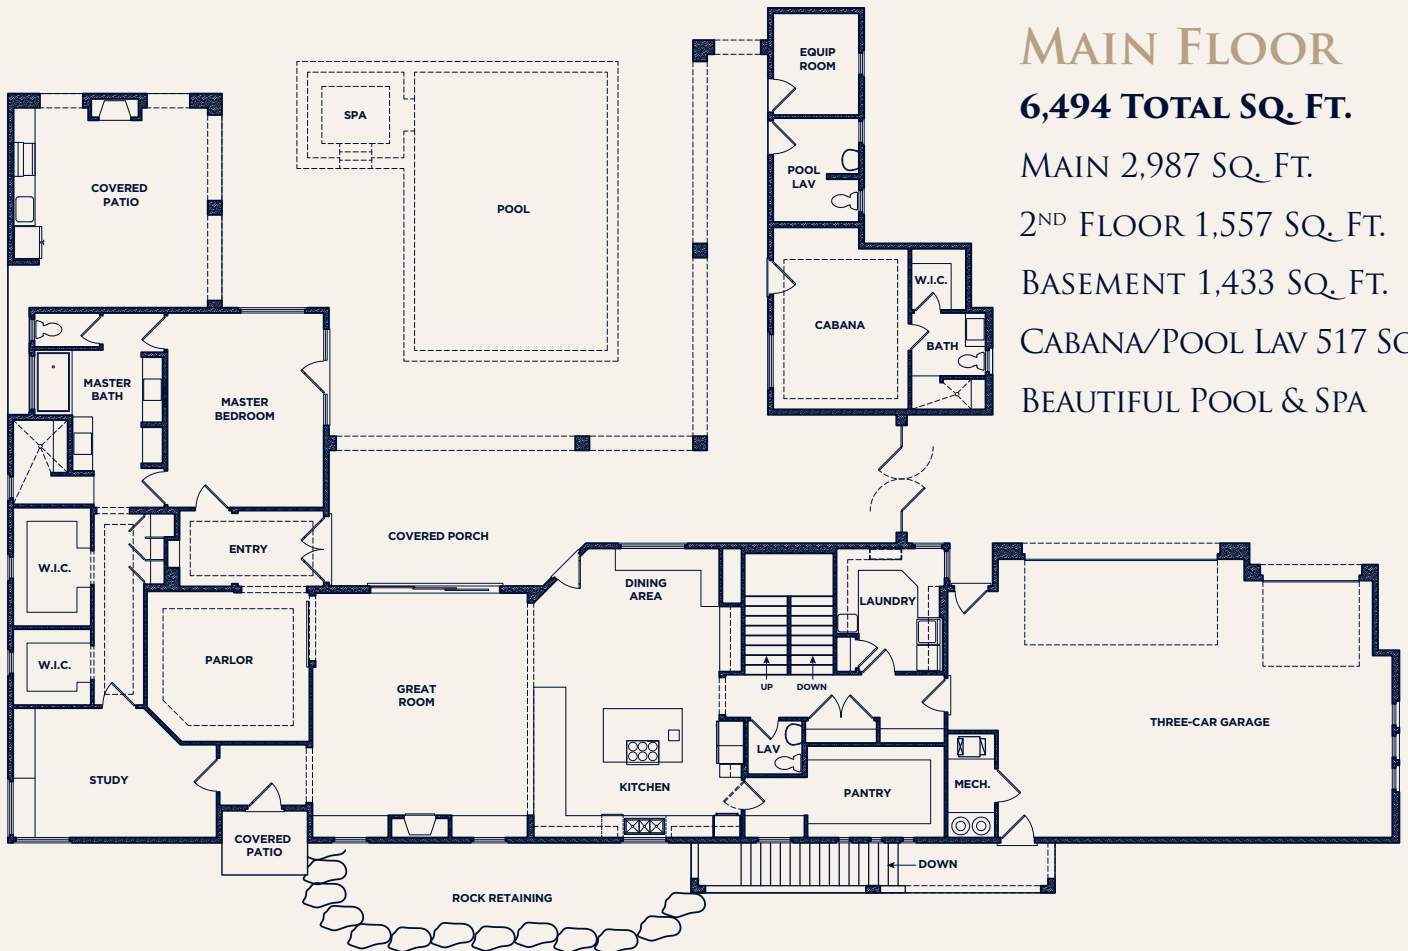

AMERICAN HERITAGE  
HOMES

THE RETREAT  
2-STORY W/BASEMENT

AHHomes.com

### MAIN FLOOR

6,494 TOTAL SQ. FT.

MAIN 2,987 SQ. FT.

2<sup>ND</sup> FLOOR 1,557 SQ. FT.

BASEMENT 1,433 SQ. FT.

CABANA/POOL LAV 517 SQ. FT.

BEAUTIFUL POOL & SPA

AMERICAN HERITAGE  
HOMES

## BASEMENT

1,433 SQ. FT.

THEATER ROOM

STORAGE AREA

KITCHENETTE

## SECOND FLOOR

1,557 SQ. FT.

MAIN FLOOR 2,987 SQ. FT.

LARGE L-SHAPED DECK

FAMILY ROOM

\*Floorplans & renderings are conceptual drawings and may vary from actual plans and homes as built. Options & features may not be available on all homes and are subject to change without notice. Actual homes may vary from photos and/or drawings which may not represent the lowest-priced homes in the community. Prices, specifications & availability are lot specific and subject to change without notice. See agent for details. ©2014 American Heritage Homes. All rights reserved.