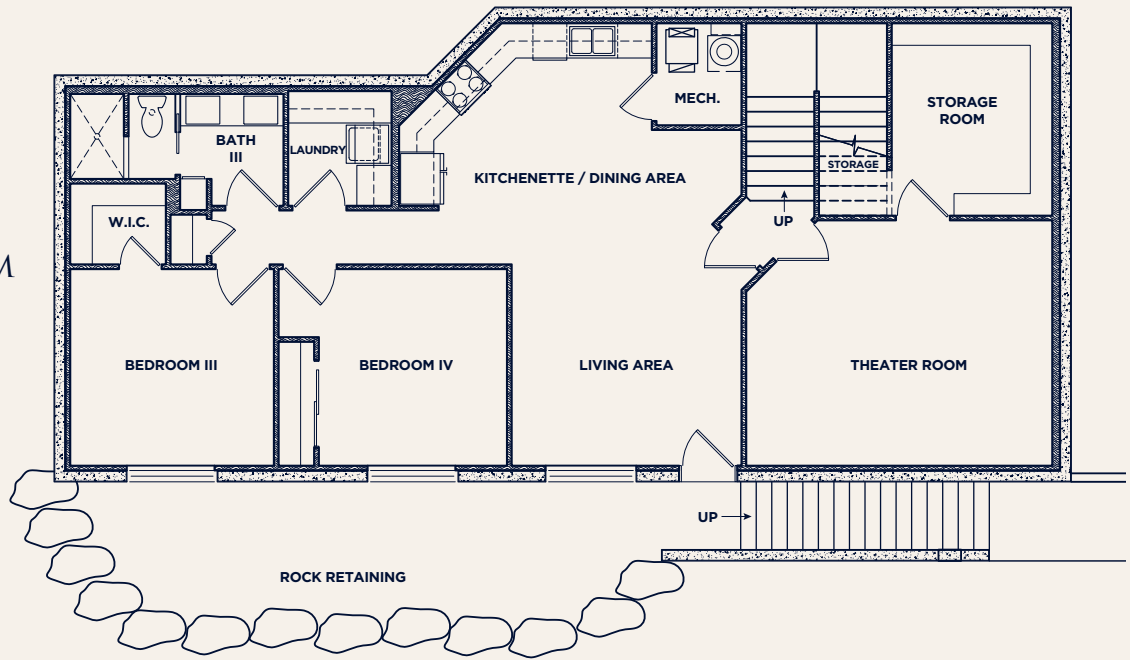

### MAIN FLOOR

6,494 TOTAL SQ. FT.

MAIN 2,987 SQ. FT.

2<sup>ND</sup> FLOOR 1,557 SQ. FT.

BASEMENT 1,433 SQ. FT.

CABANA/POOL LAV 517 SQ. FT.

BEAUTIFUL POOL & SPA

AMERICAN HERITAGE  
HOMES

THE RETREAT  
2-STORY W/BASEMENT

AHHomes.com

## BASEMENT

1,433 SQ. FT.

THEATER ROOM

STORAGE AREA

KITCHENETTE

## SECOND FLOOR

1,557 SQ. FT.

MAIN FLOOR 2,987 SQ. FT.

LARGE L-SHAPED DECK

FAMILY ROOM

\*Floorplans & renderings are conceptual drawings and may vary from actual plans and homes as built. Options & features may not be available on all homes and are subject to change without notice. Actual homes may vary from photos and/or drawings which may not represent the lowest-priced homes in the community. Prices, specifications & availability are lot specific and subject to change without notice. See agent for details. ©2014 American Heritage Homes. All rights reserved.