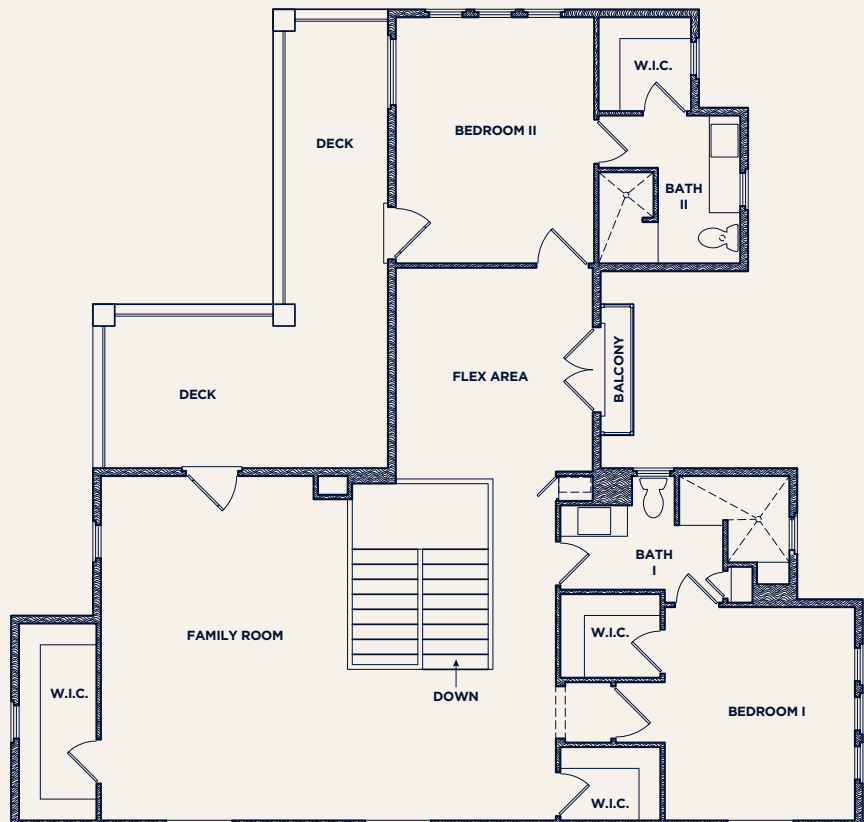

### MAIN FLOOR

6,494 TOTAL SQ. FT.

MAIN 2,987 SQ. FT.

2<sup>ND</sup> FLOOR 1,557 SQ. FT.

BASEMENT 1,433 SQ. FT.

CABANA/POOL LAV 517 SQ. FT.

BEAUTIFUL POOL & SPA

AMERICAN HERITAGE  
HOMES

THE RETREAT  
2-STORY W/BASEMENT

AHHomes.com

## BASEMENT

1,433 SQ. FT.

THEATER ROOM

STORAGE AREA

KITCHENETTE

## SECOND FLOOR

1,557 SQ. FT.

MAIN FLOOR 2,987 SQ. FT.

LARGE L-SHAPED DECK

FAMILY ROOM

\*Floorplans & renderings are conceptual drawings and may vary from actual plans and homes as built. Options & features may not be available on all homes and are subject to change without notice. Actual homes may vary from photos and/or drawings which may not represent the lowest-priced homes in the community. Prices, specifications & availability are lot specific and subject to change without notice. See agent for details. ©2014 American Heritage Homes. All rights reserved.