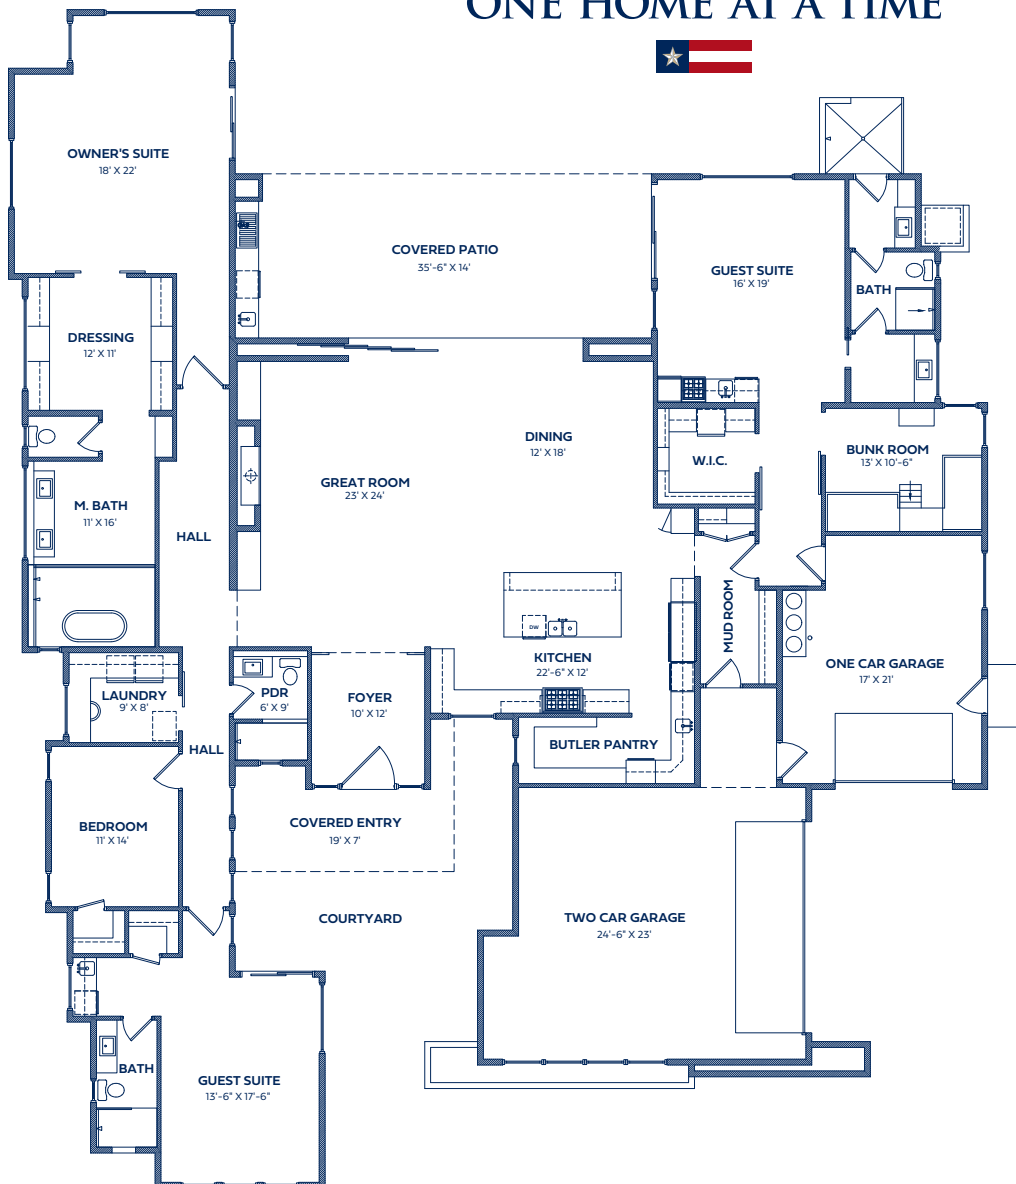

Building the American Dream
ONE HOME AT A TIME™

HIGHLIGHTS

4,060 Sq. Ft.

4 Bedrooms

4 Bathrooms

3 Car Garage

Courtyard

Butler's Pantry

3 Guest Suites

Rambler