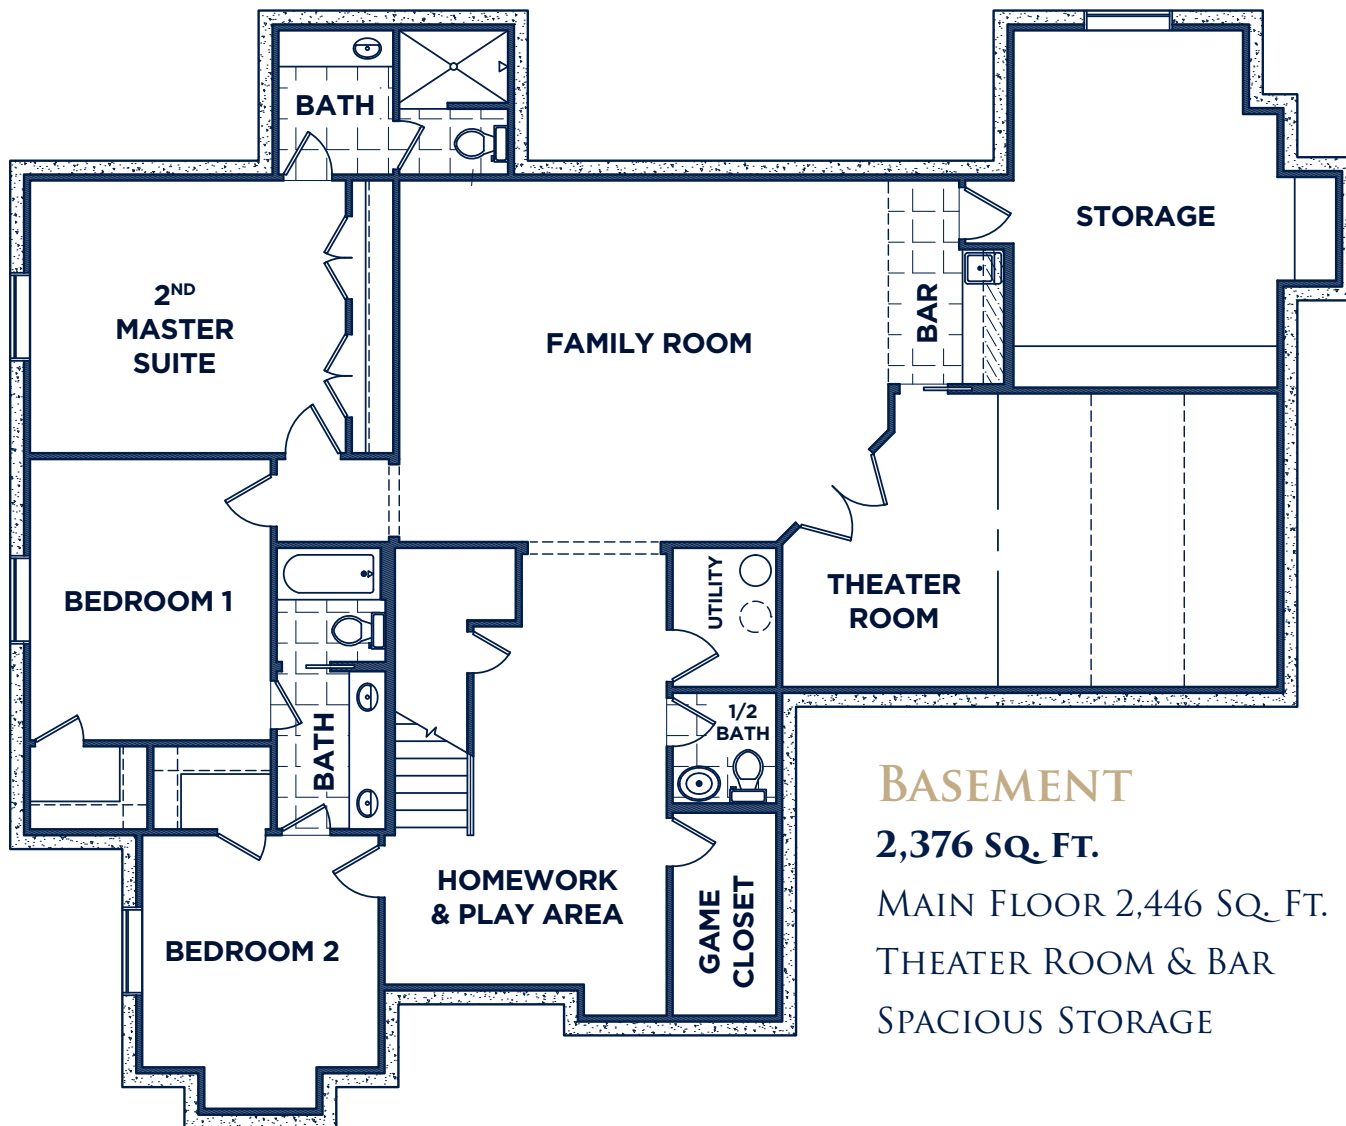

THE HAMPTON

RAMBLER W/FULL BASEMENT

AMERICAN HERITAGE
HOMES

AHhomes.com

MAIN FLOOR

4,822 TOTAL SQ. FT.

MAIN 2,446 SQ. FT.

BASEMENT 2,376 SQ. FT.

GARAGE 1,138 SQ. FT.

SIX BEDROOMS

AMERICAN HERITAGE
HOMES

THE HAMPTON

RAMBLER W/FULL BASEMENT

AHHomes.com

BASEMENT

2,376 SQ. FT.

MAIN FLOOR 2,446 SQ. FT.

THEATER ROOM & BAR

SPACIOUS STORAGE