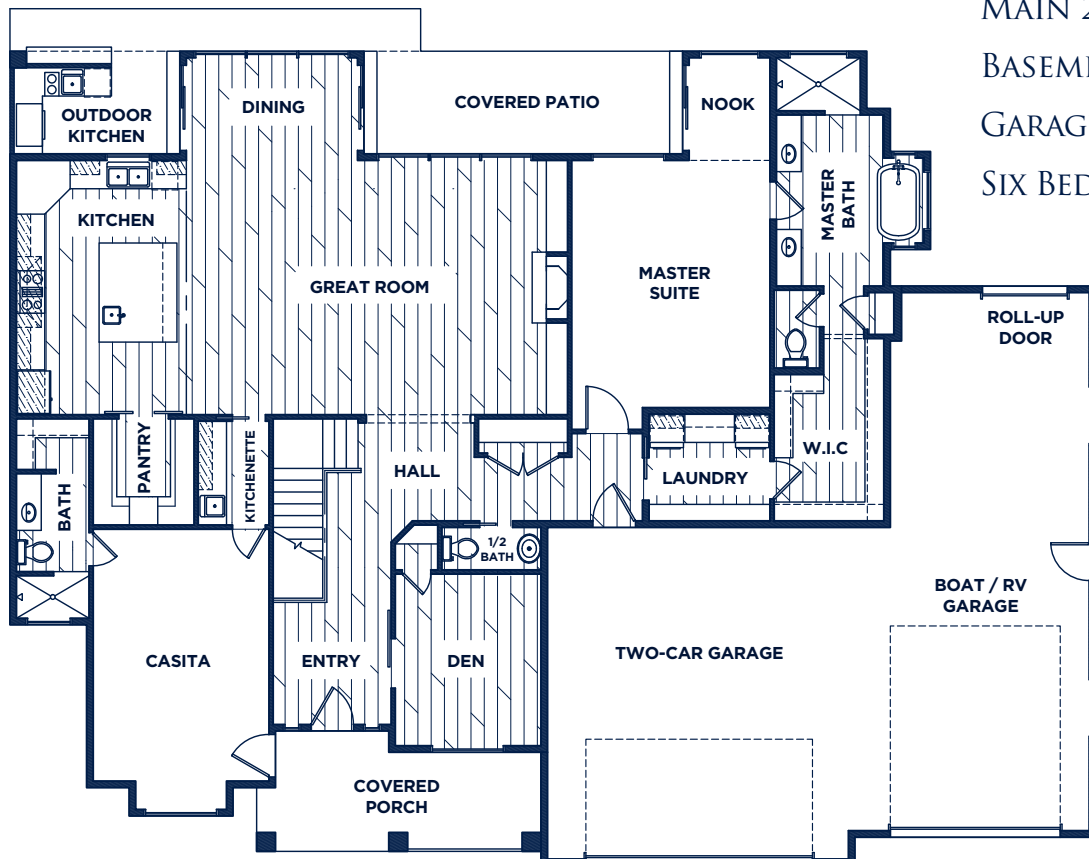

THE HAMPTON

RAMBLER W/FULL BASEMENT

AMERICAN HERITAGE
HOMES

AHhomes.com

MAIN FLOOR

4,822 TOTAL SQ. FT.

MAIN 2,446 SQ. FT.

BASEMENT 2,376 SQ. FT.

GARAGE 1,138 SQ. FT.

SIX BEDROOMS

AMERICAN HERITAGE
HOMES

THE HAMPTON

RAMBLER W/FULL BASEMENT

AHHomes.com

BASEMENT

2,376 SQ. FT.

MAIN FLOOR 2,446 SQ. FT.

THEATER ROOM & BAR

SPACIOUS STORAGE